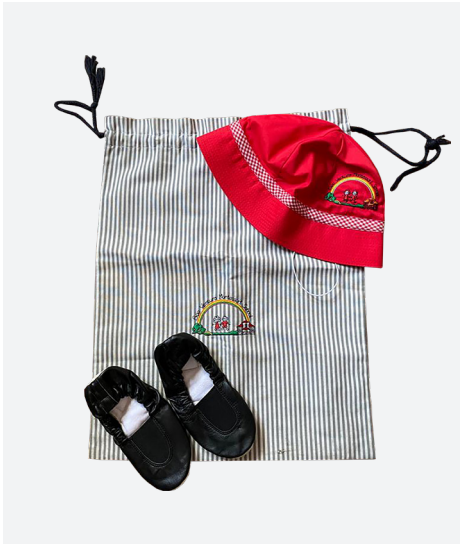

EXTRA CLOTHES